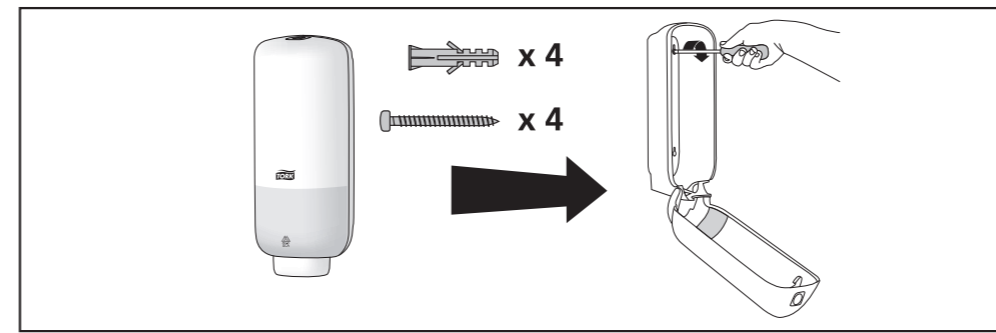

---

**Models: 561100 and 561108**

Elevation  
Design

Manufactured by SCA,  
SE-405 03 Göteborg, Sweden  
[www.sca-tork.com](http://www.sca-tork.com)  
Made in China

Manufactured by SCA,  
SE-405 03 Göteborg, Sweden  
[www.sca-tork.com](http://www.sca-tork.com)  
Made in China