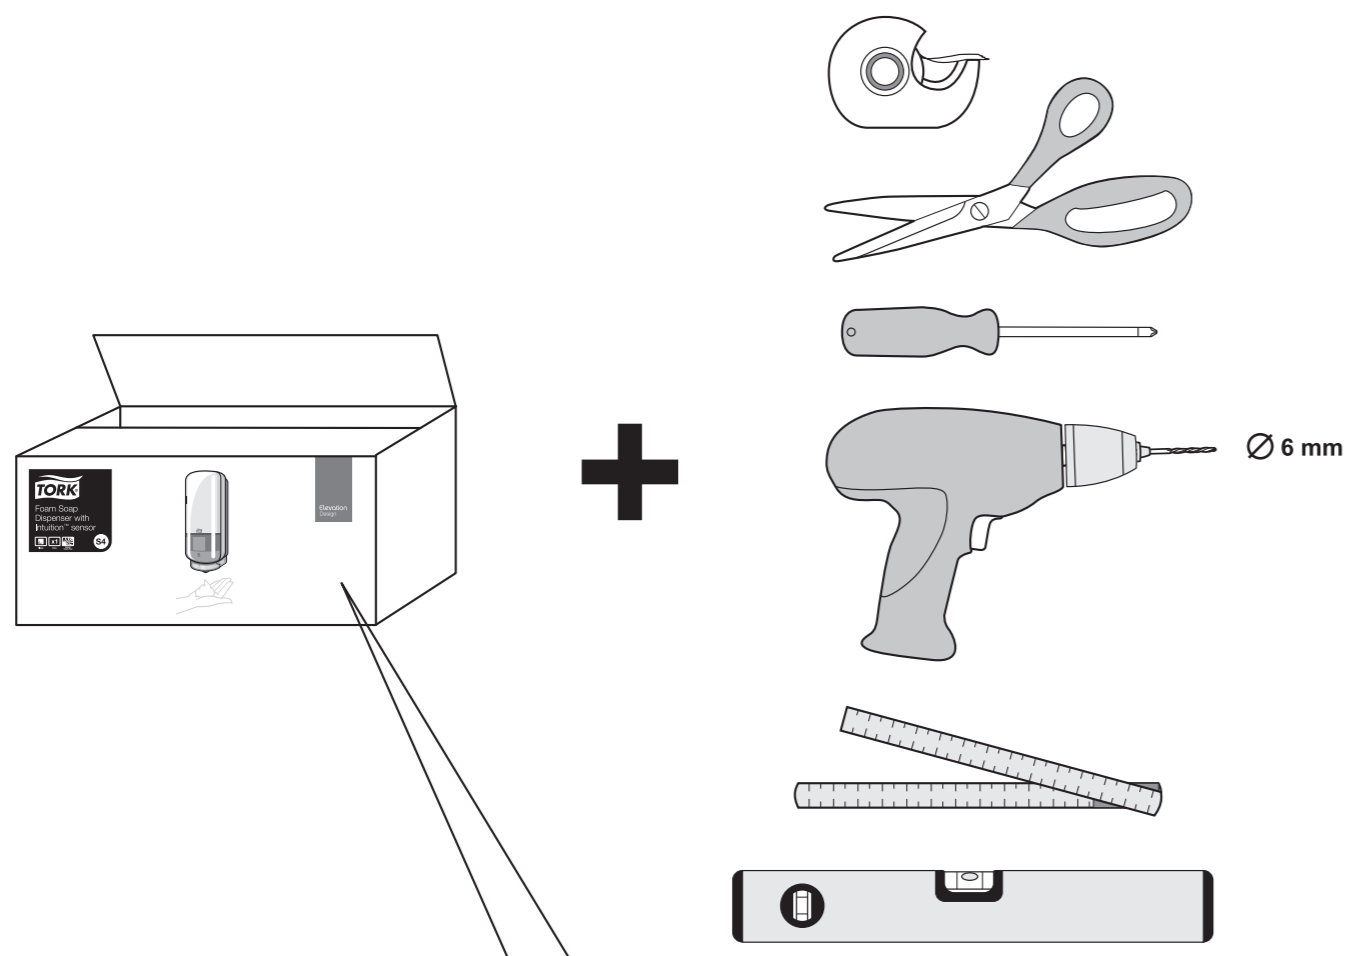

---

**Models: 561100 and 561108**

Elevation  
Design

Manufactured by SCA,  
SE-405 03 Göteborg, Sweden  
[www.sca-tork.com](http://www.sca-tork.com)  
Made in China

Manufactured by SCA,  
SE-405 03 Göteborg, Sweden  
[www.sca-tork.com](http://www.sca-tork.com)  
Made in China