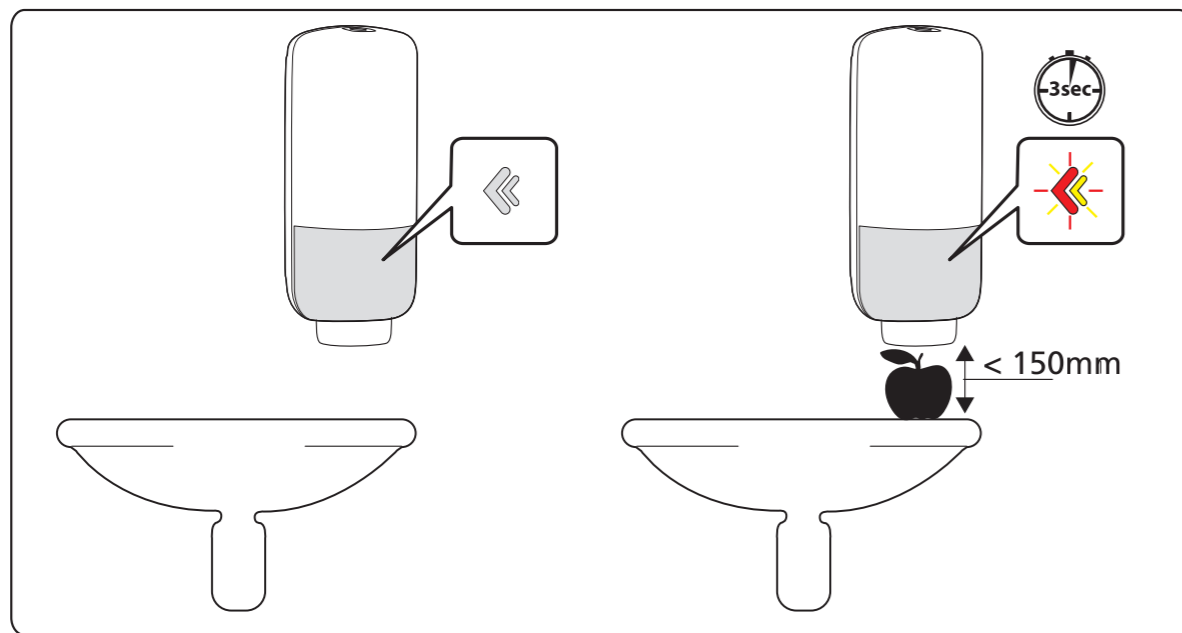

3.

x 4

x 4

4.

1.

2.

3.

4.

5.

6.