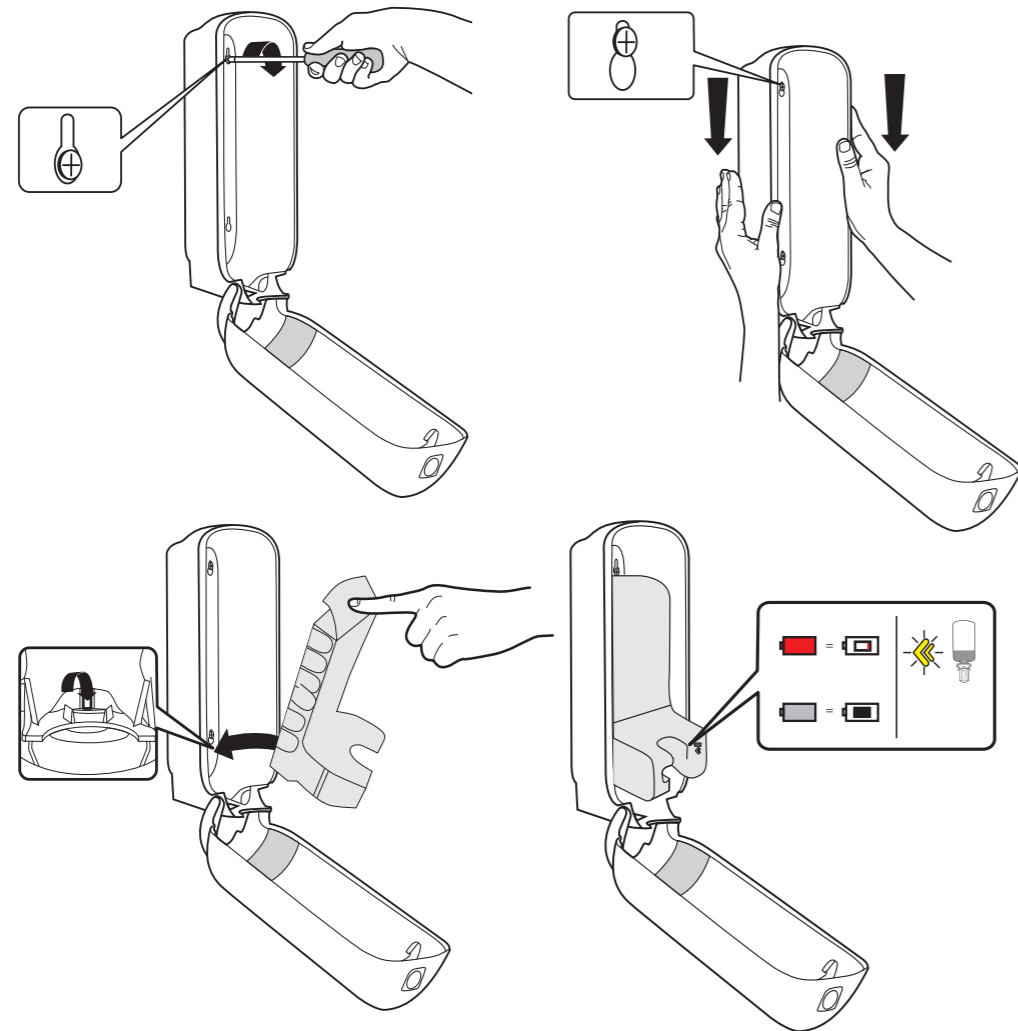

3.

x 4

x 4

4.

1.

2.

3.

4.

5.

6.