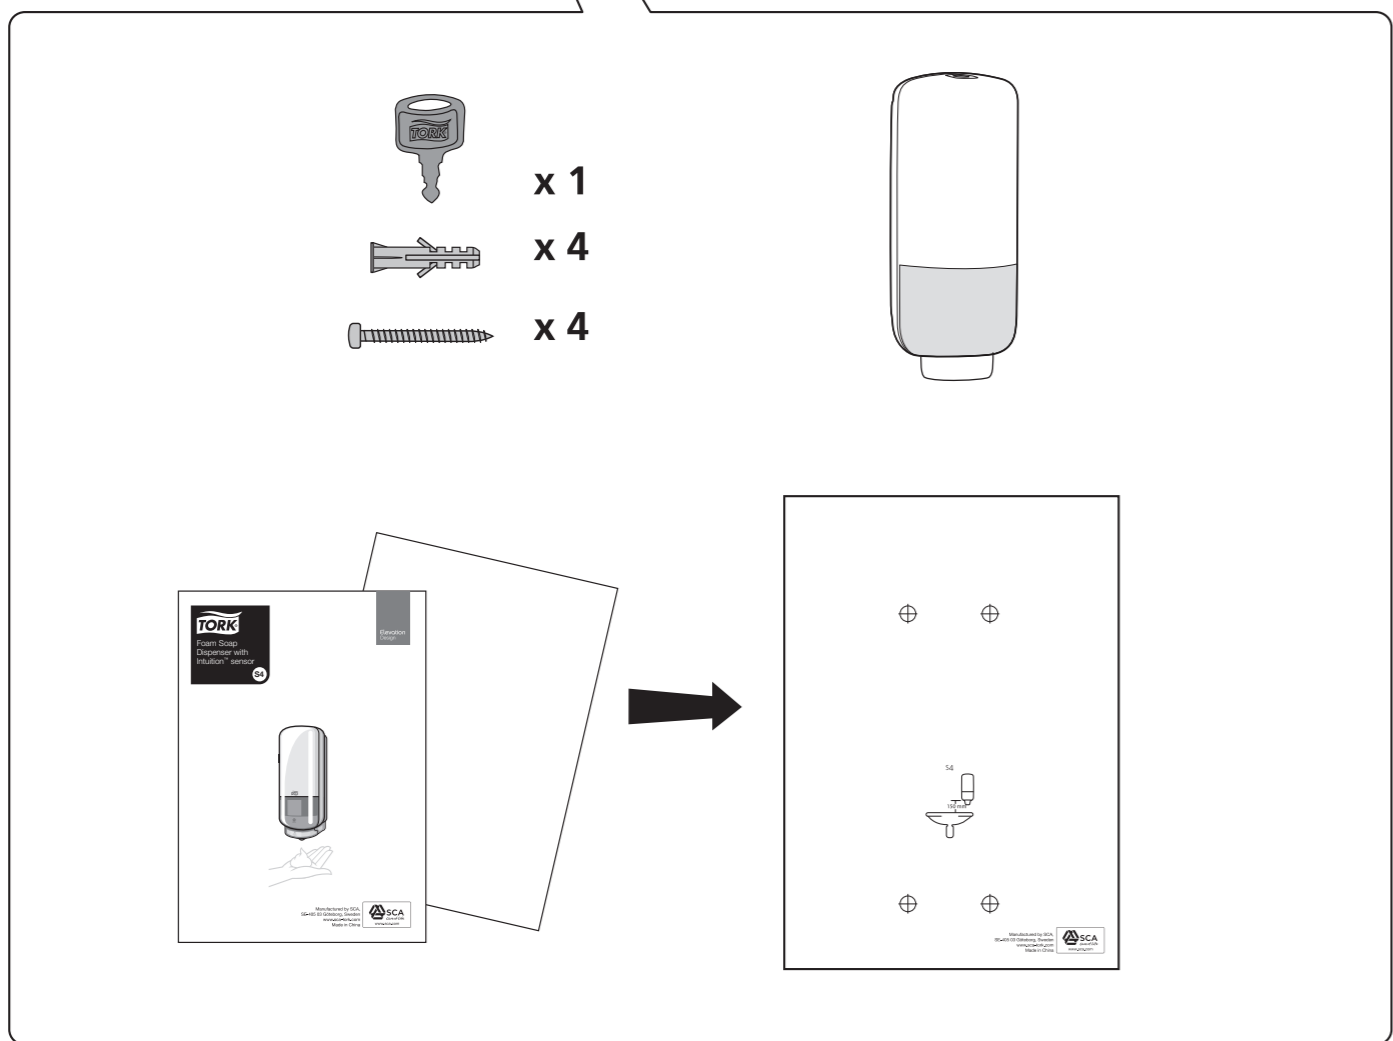

---

**Models: 561100 and 561108**

Elevation  
Design

Manufactured by SCA,  
SE-405 03 Göteborg, Sweden  
[www.sca-tork.com](http://www.sca-tork.com)  
Made in China

Manufactured by SCA,  
SE-405 03 Göteborg, Sweden  
[www.sca-tork.com](http://www.sca-tork.com)  
Made in China

3.

 x 4

 x 4

4.

1.

2.

3.

4.