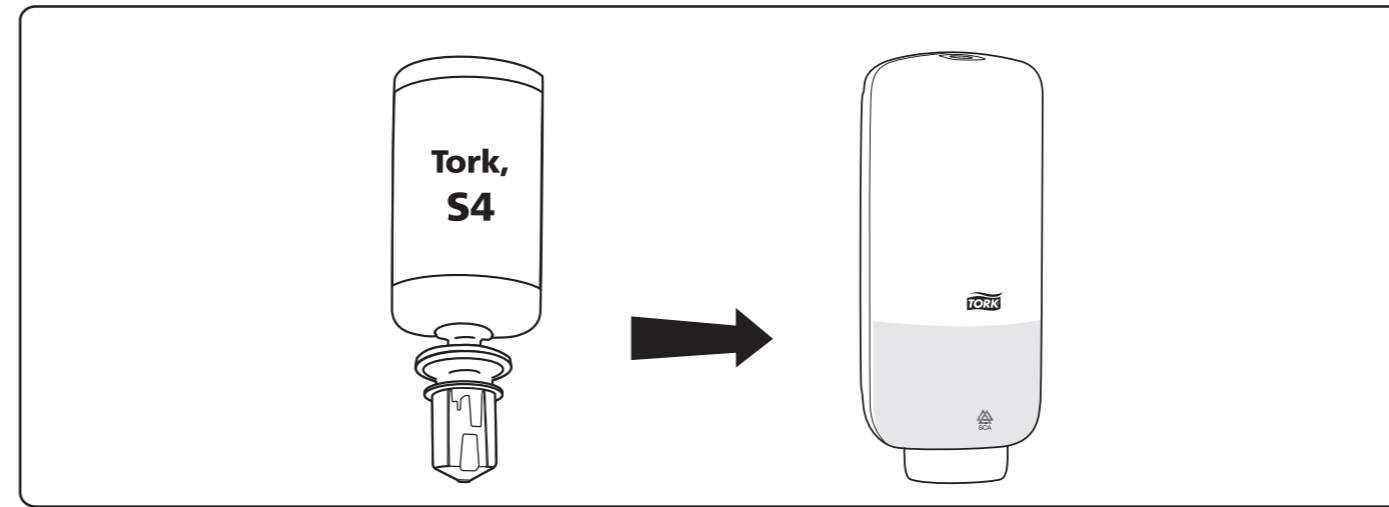

3.

x 4

x 4

4.

1.

2.

3.

4.

5.

6.