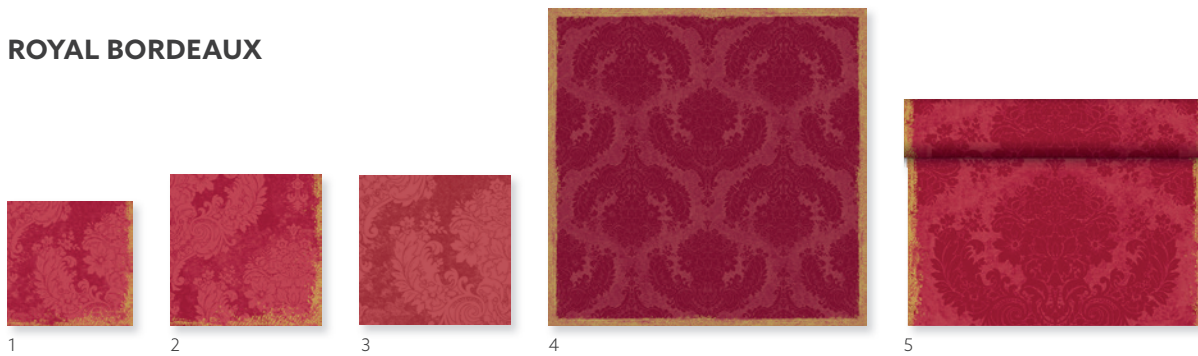

ROYAL BORDEAUX

NO	ARTICLE	DESCRIPTION	PACK				NO	ARTICLE	DESCRIPTION	PACK			
1	174209	Tissue Napkin, 3-ply, 33x33 cm	4 x 250				4	174369	Dunisilk® Slipcover, 84 x 84 cm	5 x 20			
2	174230	Classic Napkin, 40 x 40 cm	6 x 50					174295	Dunichel® Slipcover, 84 x 84 cm	5 x 20			
3	186606	Dunilin® Napkin, 40 x 40 cm	12 x 45				5	183402	Dunichel® Tête-à-Tête, 0,4x24 m	4 x 1