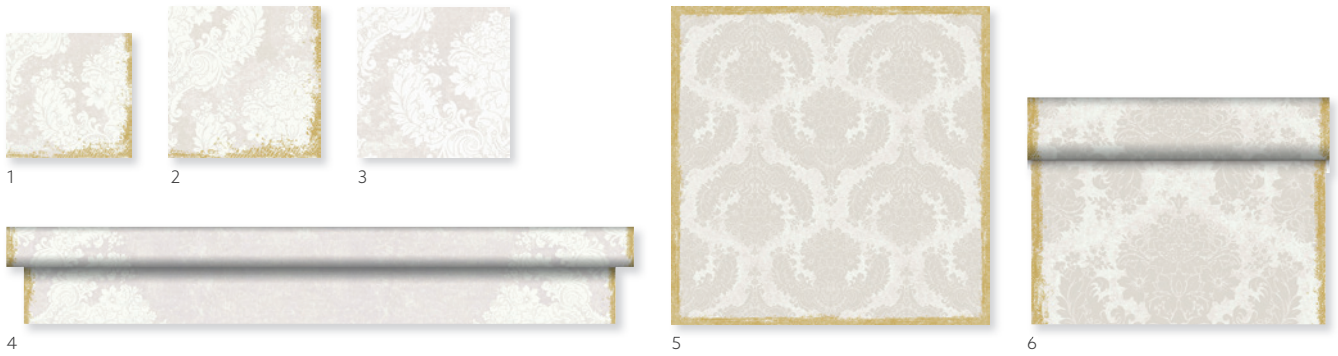

ROYAL WHITE

NO	ARTICLE	DESCRIPTION	PACK	FSC	TUV	ecoecho
1	174195	Tissue Napkin, 3-ply, 33 x 33 cm	10 x 50	•	•	•
	174207	Tissue Napkin, 3-ply, 33 x 33 cm	4 x 250	•	•	•
2	174225	Tissue Napkin, 3-ply, 40 x 40 cm	4 x 250	•	•	•
	174228	Classic Napkin, 40 x 40 cm	6 x 50	•	•	•

NO	ARTICLE	DESCRIPTION	PACK	FSC	TUV	ecoecho
3	186604	Dunilin® Napkin, 40 x 40 cm	12 x 45	•	•	•
4	186649	Dunichel® Banquet Reel, 1,18 x 10 m	6 x 1	•	•	•
5	174368	Dunisilk® Slipcover, 84 x 84 cm	5 x 20	•	•	•
	174293	Dunichel® Slipcover, 84 x 84 cm	5 x 20	•	•	•
6	183400	Dunichel® Tête-à-Tête, 0,4 x 24 m	4 x 1	•	•	•