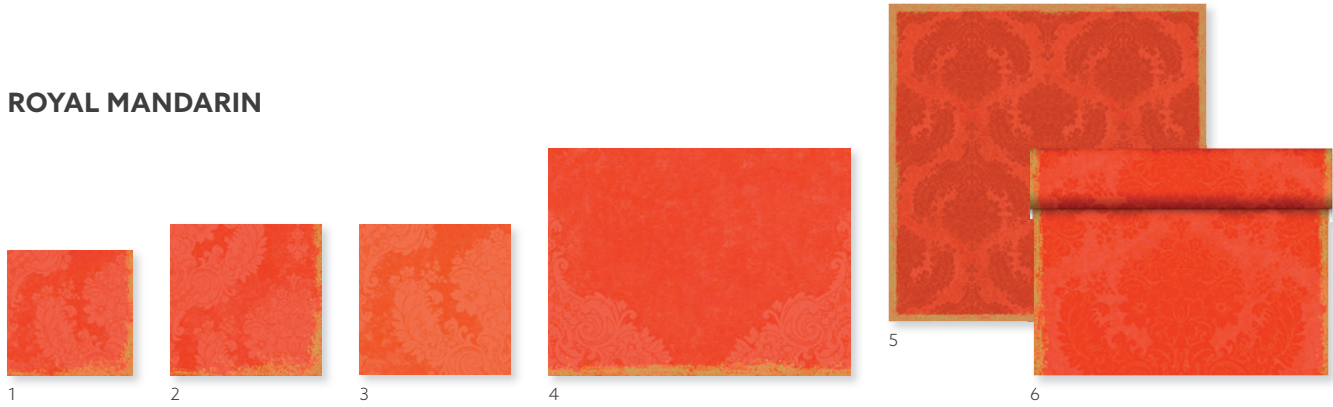

## ROYAL MANDARIN

NO	ARTICLE	DESCRIPTION	PACK				NO	ARTICLE	DESCRIPTION	PACK			
1	174210	Tissue Napkin, 3-ply, 33x33 cm	4 x 250				4	174338	Dunichel® Placemat, 30 x 40 cm	5 x 100			
2	174227	Tissue Napkin, 3-ply, 40 x 40 cm	4 x 250				5	174296	Dunichel® Slipcover, 84 x 84 cm	5 x 20			
	174231	Classic Napkin, 40 x 40 cm	6 x 50				6	183404	Dunichel® Tête-à-Tête, 0,4x24 m	4 x 1			
3	186608	Dunilin® Napkin, 40 x 40 cm	12 x 45										