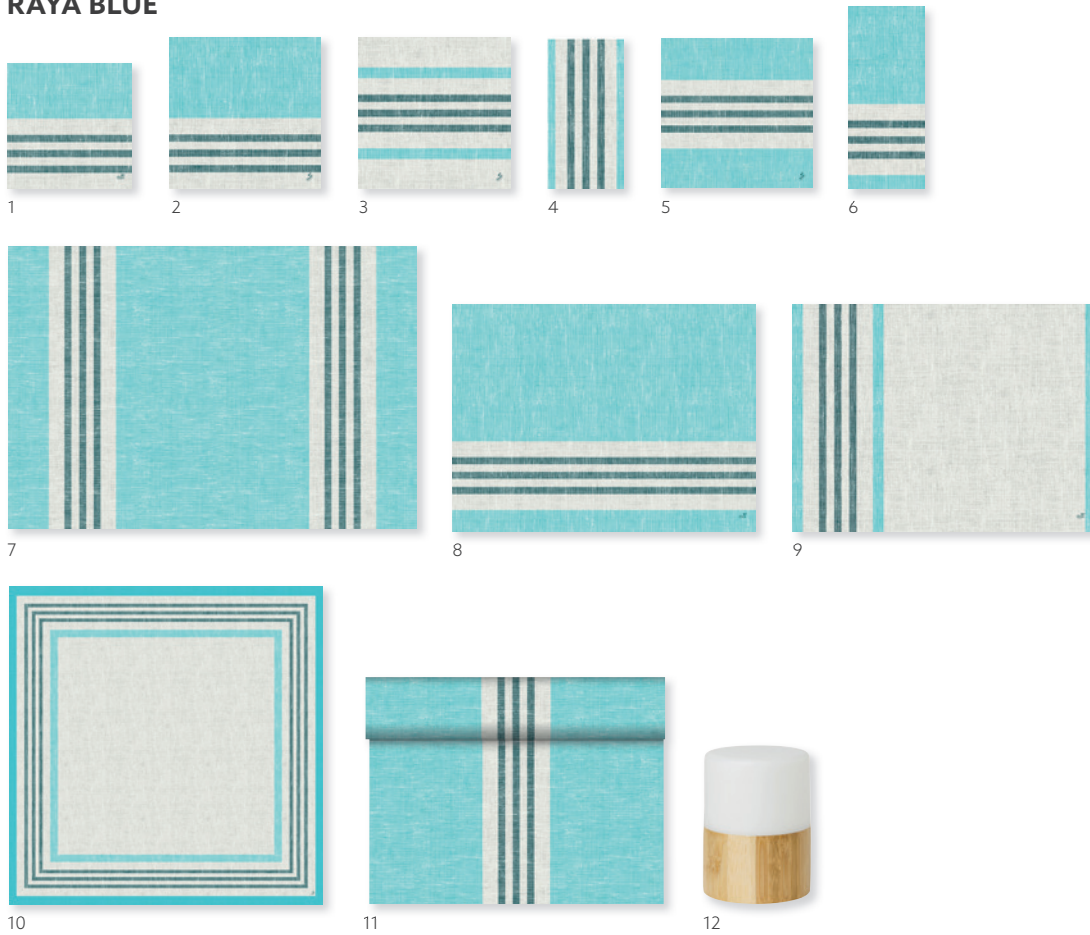

RAYA BLUE

MATCHING COLOURS

NO	ARTICLE	DESCRIPTION	PACK				NO	ARTICLE	DESCRIPTION	PACK			
1	186577	Tissue Napkin, 3-ply, 33 x 33 cm	10 x 50	•	•		7	186584	Towel Napkin, 38 x 54 cm	4 x 50	•		
	186578	Tissue Napkin, 3-ply, 33 x 33 cm	4 x 250	•	•		8	186575	Dunichel® Placemat, 30 x 40 cm	5 x 100	•		
2	186580	Tissue Napkin, 3-ply, 40 x 40 cm	4 x 250	•	•		9	186579	Paper Placemat, 30 x 40 cm	4 x 250	•		
3	186581	Classic Napkin, 40 x 40 cm	6 x 50	•	•		10	186572	Dunichel® Slipcover, 84 x 84 cm	5 x 20	•		
4	186583	Dunisoft® Napkin, 20 x 40 cm	12 x 120	•				186573	Dunichel® Slipcover, 84 x 84 cm	1 x 100	•		
5	186585	Dunisoft® Napkin, 40 x 40 cm	12 x 60	•			11	186574	Dunichel® Tête-à-Tête, 0,4 x 24 m	4 x 1	•		
6	186586	Duniletto®, 40 x 33 cm	4 x 65	•			12	183180	LED Lamp Bright Bamboo, White, 105 x Ø 75 mm	4 x 1