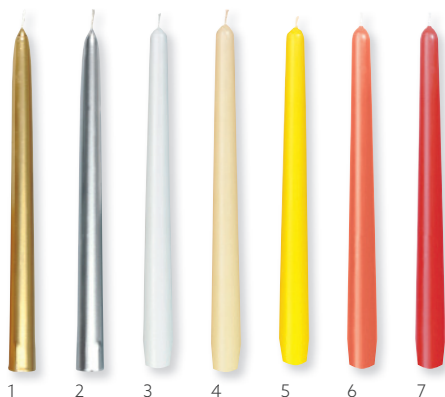

## ANTIQUE CANDLES, DIPPED, 250 X Ø 22 MM

WOW

- 7,5 h burn time
- Clean burning
- Premium quality

NO	ARTICLE	DESCRIPTION	PACK		
1	180337	Gold	10 x 10	+	
2	180338	Silver	10 x 10	+	

1 2 3 4 5 6 7

JOY

- 7,5 h burn time
- Clean burning
- Premium quality