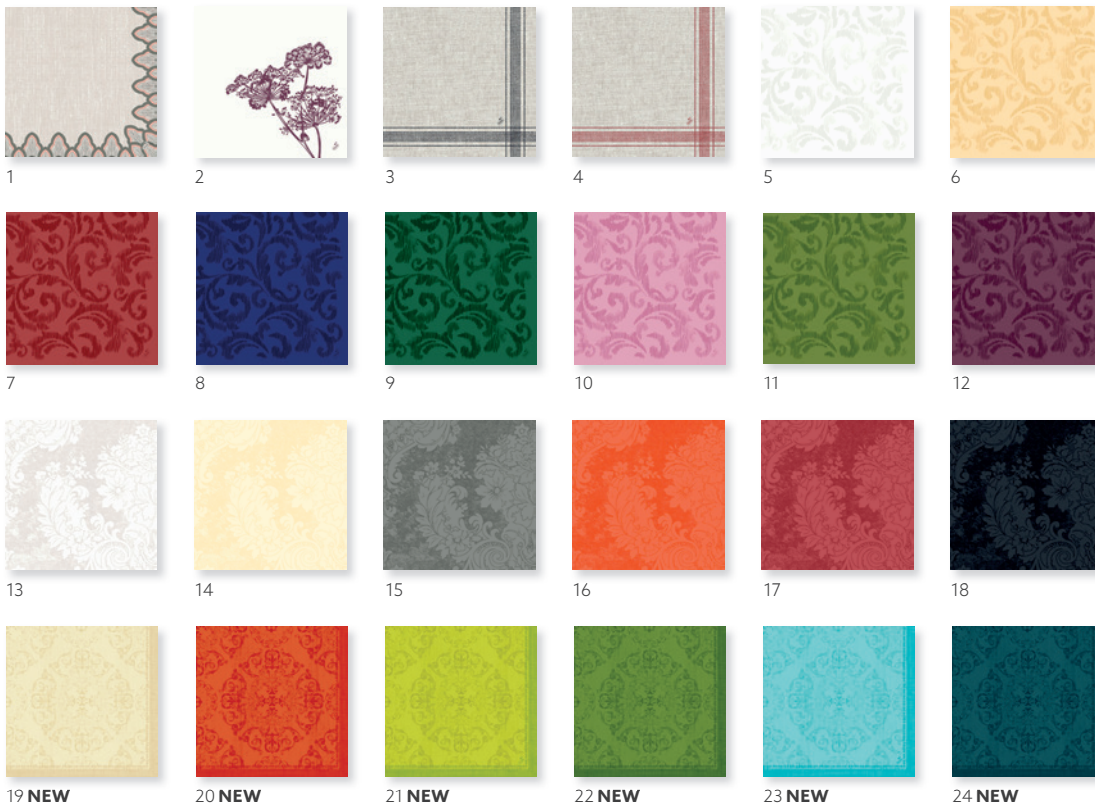

wow DUNILIN®, 40 X 40 CM