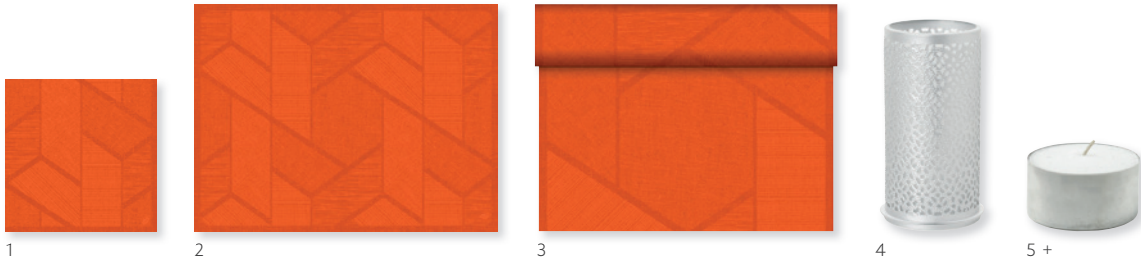

ELWIN MANDARIN

NO	ARTICLE	DESCRIPTION	PACK				NO	ARTICLE	DESCRIPTION	PACK			
1	186709	Dunisoft® Napkin, 40 x 40 cm	12 x 60	•			4	178478	Candle Holder Bliss, Silver, Metal, 140 x Ø 75 mm	4 x 1			
2	183149	Dunichel® Placemat, 30 x 40 cm	5 x 100	•			5	157313	Tealight, White, Ø 39 mm, 8 h	2 x 100			
3	183126	Dunichel® Tête-à-Tête, 0,4 x 24 m	4 x 1	•