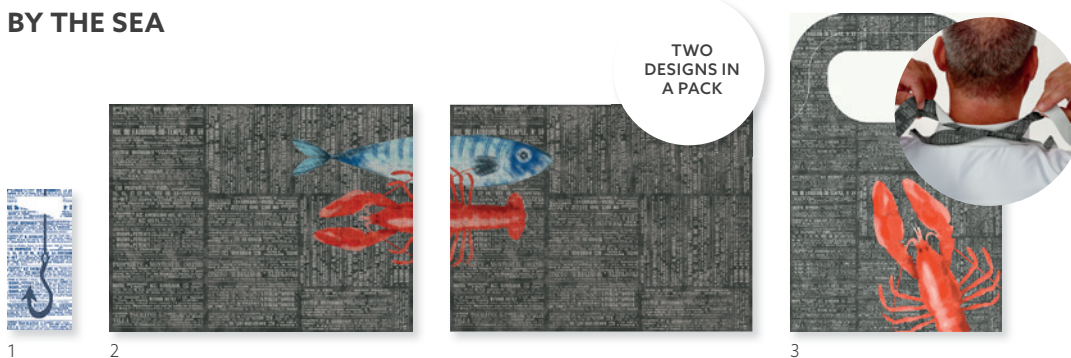

BY THE SEA

TWO DESIGNS IN A PACK

MATCHING COLOURS

WHITE

RED

DARK BLUE

NO	ARTICLE	DESCRIPTION	PACK	FSC	TUV	ecoecho
1	171374	Duni Sacchetto® Tissue, 8,5x19 cm	5 x 100			
2	183156	Paper Placemat, 30x40 cm	4 x 250			

NO	ARTICLE	DESCRIPTION	PACK	FSC	TUV	ecoecho
3	178697	Dunicel® Bib, 40x60 cm	4 x 50