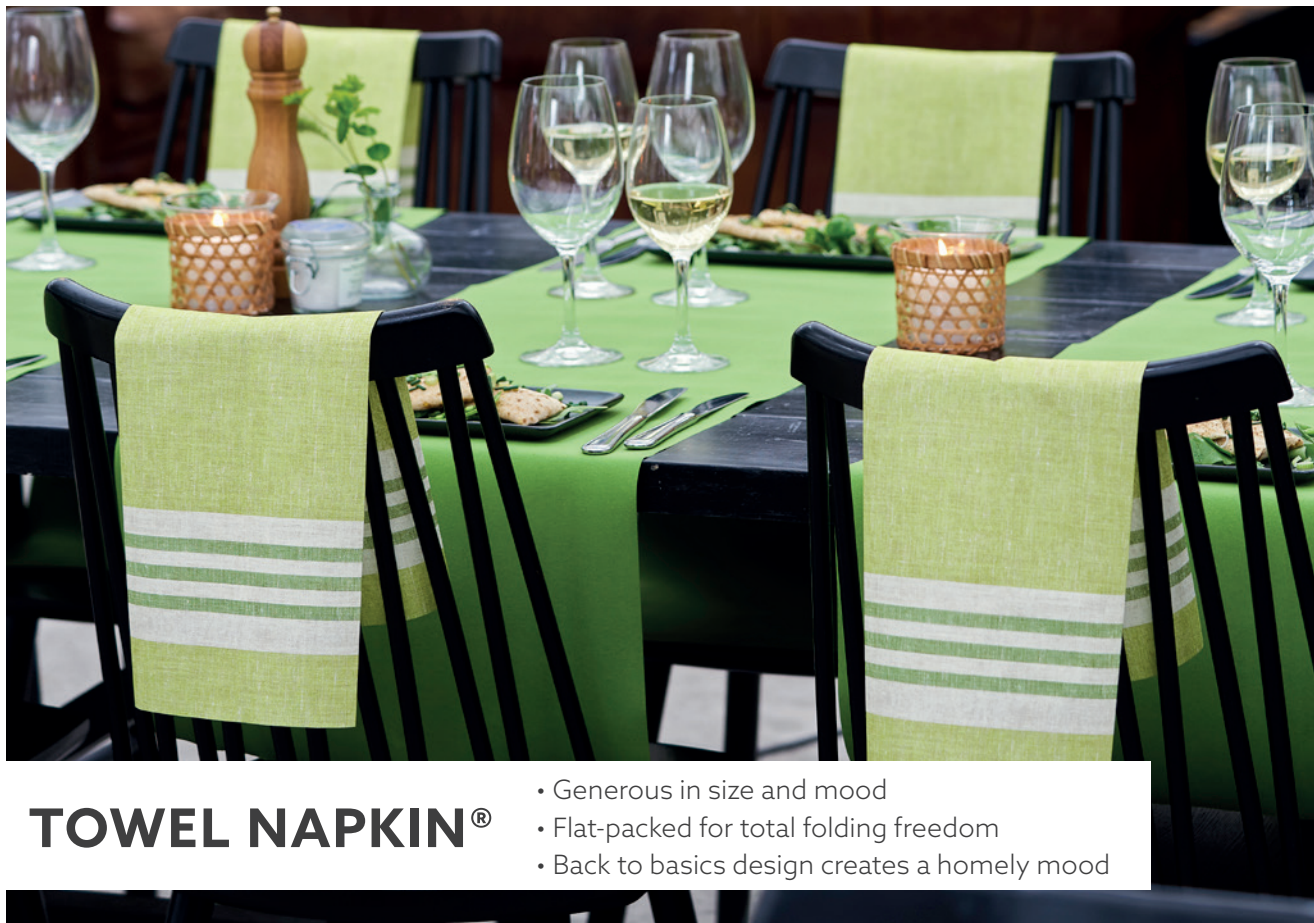

TOWEL NAPKIN®

- Generous in size and mood
- Flat-packed for total folding freedom
- Back to basics design creates a homely mood

TOWEL NAPKIN, 38 X 54 CM