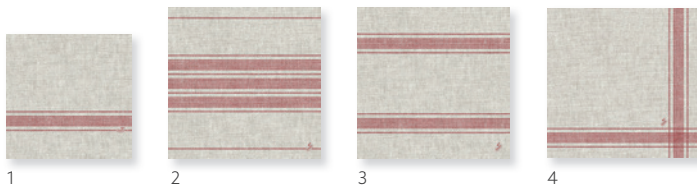

COCINA BORDEAUX

MATCHING COLOURS

BORDEAUX

GRANITE GREY

BLACK

NO	ARTICLE	DESCRIPTION	PACK	FSC	TUV	ecocho
1	186554	Tissue Napkin, 3-ply, 33 x 33 cm	10 x 50	•	•	•
	186451	Tissue Napkin, 3-ply, 33 x 33 cm	4 x 250	•	•	•
2	186458	Tissue Napkin, 3-ply, 40 x 40 cm	4 x 250	•	•	•
3	186464	Classic Napkin, 40 x 40 cm	6 x 50	•	•	•
4	186595	Dunilin® Napkin, 40 x 40 cm	12 x 45	•	•	•
5	186522	Dunicel® Placemat, 30 x 40 cm	5 x 100	•	•	•

NO	ARTICLE	DESCRIPTION	PACK	FSC	TUV	ecocho
6	186516	Dunisilk® Slipcover, 84 x 84 cm	5 x 20	•	•	•
	186510	Dunicel® Slipcover, 84 x 84 cm	5 x 20	•	•	•
	186513	Dunicel® Slipcover, 84 x 84 cm	1 x 100	•	•	•
7	186518	Dunicel® Tête-à-Tête, 0,4 x 24 m	4 x 1	•	•	•
8	186424	Candle Holder Twist, Black, Metal, 140 x Ø 75 mm	4 x 1	•	•	•