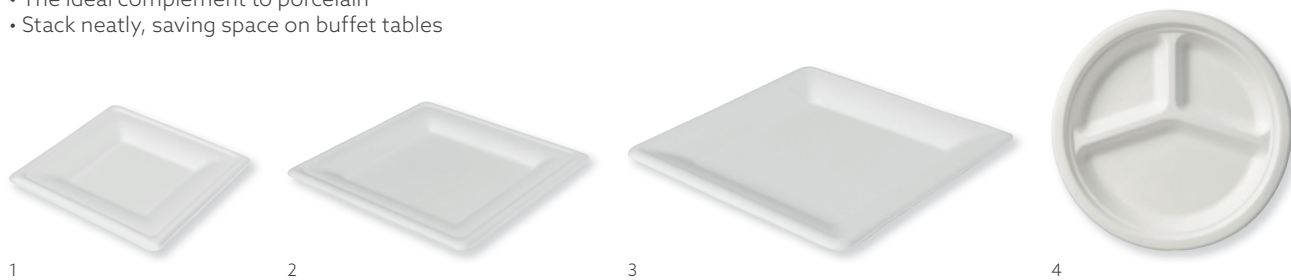

PLATES ecoecho®

- Made from natural by-product
- The ideal complement to porcelain
- Stack neatly, saving space on buffet tables