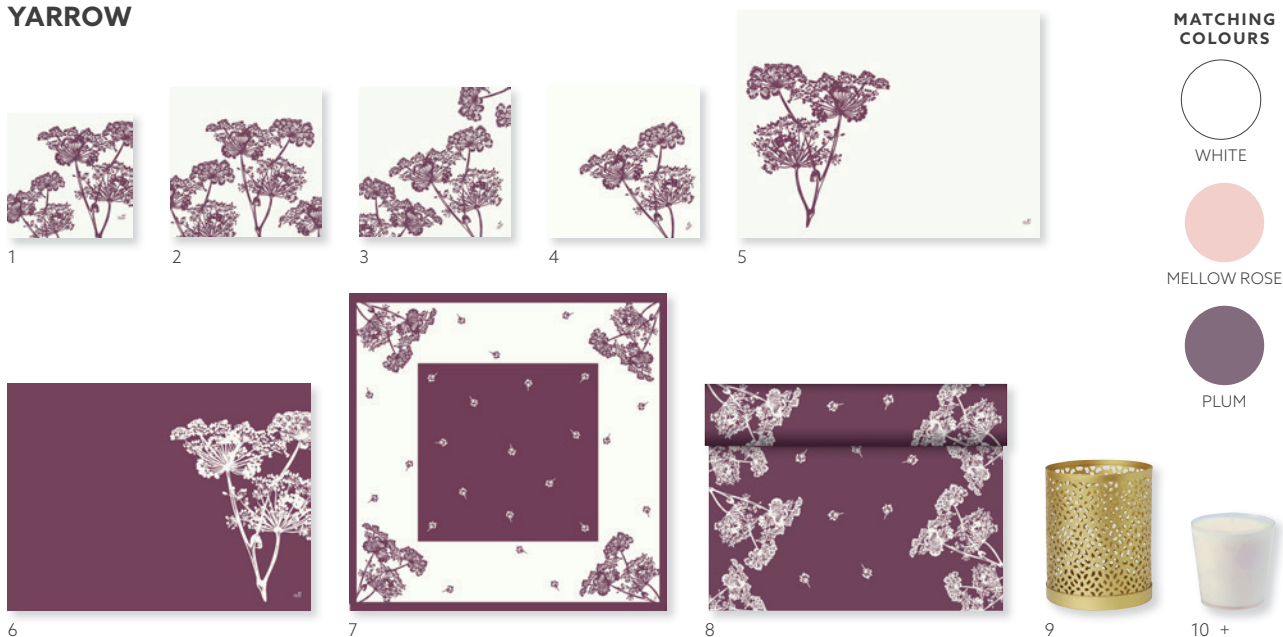

YARROW

NO	ARTICLE	DESCRIPTION	PACK			
1	186402	Tissue Napkin, 3-ply, 33 x 33 cm	10 x 50	•	•	•
	186407	Tissue Napkin, 3-ply, 33 x 33 cm	4 x 250	•	•	•
2	186413	Tissue Napkin, 3-ply, 40 x 40 cm	4 x 250	•	•	•
3	186422	Classic Napkin, 40 x 40 cm	6 x 50	•	•	•
4	186470	Dunilin® Napkin, 40 x 40 cm	12 x 45	•	•	•
5	186398	Dunice!® Placemat, 30 x 40 cm	5 x 100	•		

NO	ARTICLE	DESCRIPTION	PACK			
6	186392	Paper Placemat, 30 x 40 cm	4 x 250	•		
7	186405	Dunisilk® Slipcover, 84 x 84 cm	5 x 20	•		
	186406	Dunice!® Slipcover, 84 x 84 cm	5 x 20	•		
8	186403	Dunice!® Tête-à-Tête, 0,4 x 24 m	4 x 1	•		
9	183193	Candle Holder Bliss, Gold, Metal, 100 x Ø 80 mm	4 x 1			
10	153869	Switch & Shine Refill, White, 65 x Ø 65 mm, 30 h	2 x 6