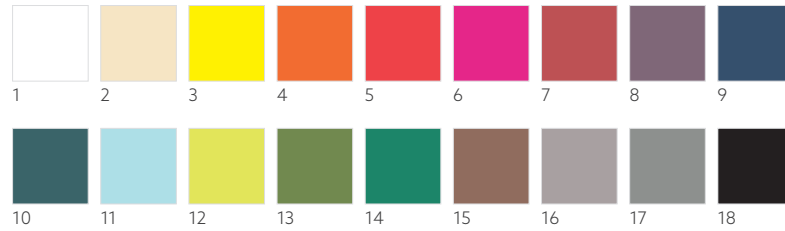

DUNICEL® BANQUET REEL