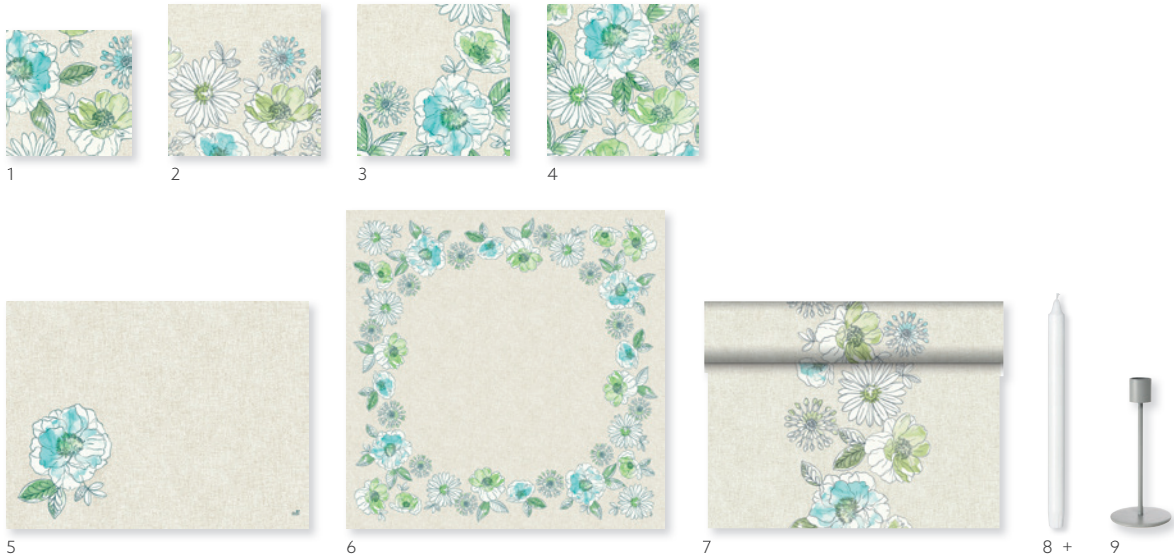

## LEAF

MADE WITH GRASS

NO	ARTICLE	DESCRIPTION	PACK	FSC	TUV	ecoecho
1	187069	DuniSacchetto® Tissue, 8,5 x 19 cm	5 x 100	•	•	•
2	187005	Grass Placemat, 30 x 40 cm	4 x 250	•	•	•

1 2

JARDIN

MATCHING COLOURS

NO	ARTICLE	DESCRIPTION	PACK	FSC	TUV	ecoecho
1	186819	Tissue Napkin, 3-ply, 33 x 33 cm	10 x 50	•	•	
	186820	Tissue Napkin, 3-ply, 33 x 33 cm	4 x 250	•	•	•
2	186821	Tissue Napkin, 3-ply, 40 x 40 cm	4 x 250	•	•	•
3	186826	Classic Napkin, 40 x 40 cm	6 x 50	•	•	•
4	186827	Dunisoft® Napkin, 40 x 40 cm	12 x 60	•		
5	186818	Dunicel® Placemat, 30 x 40 cm	5 x 100	•		